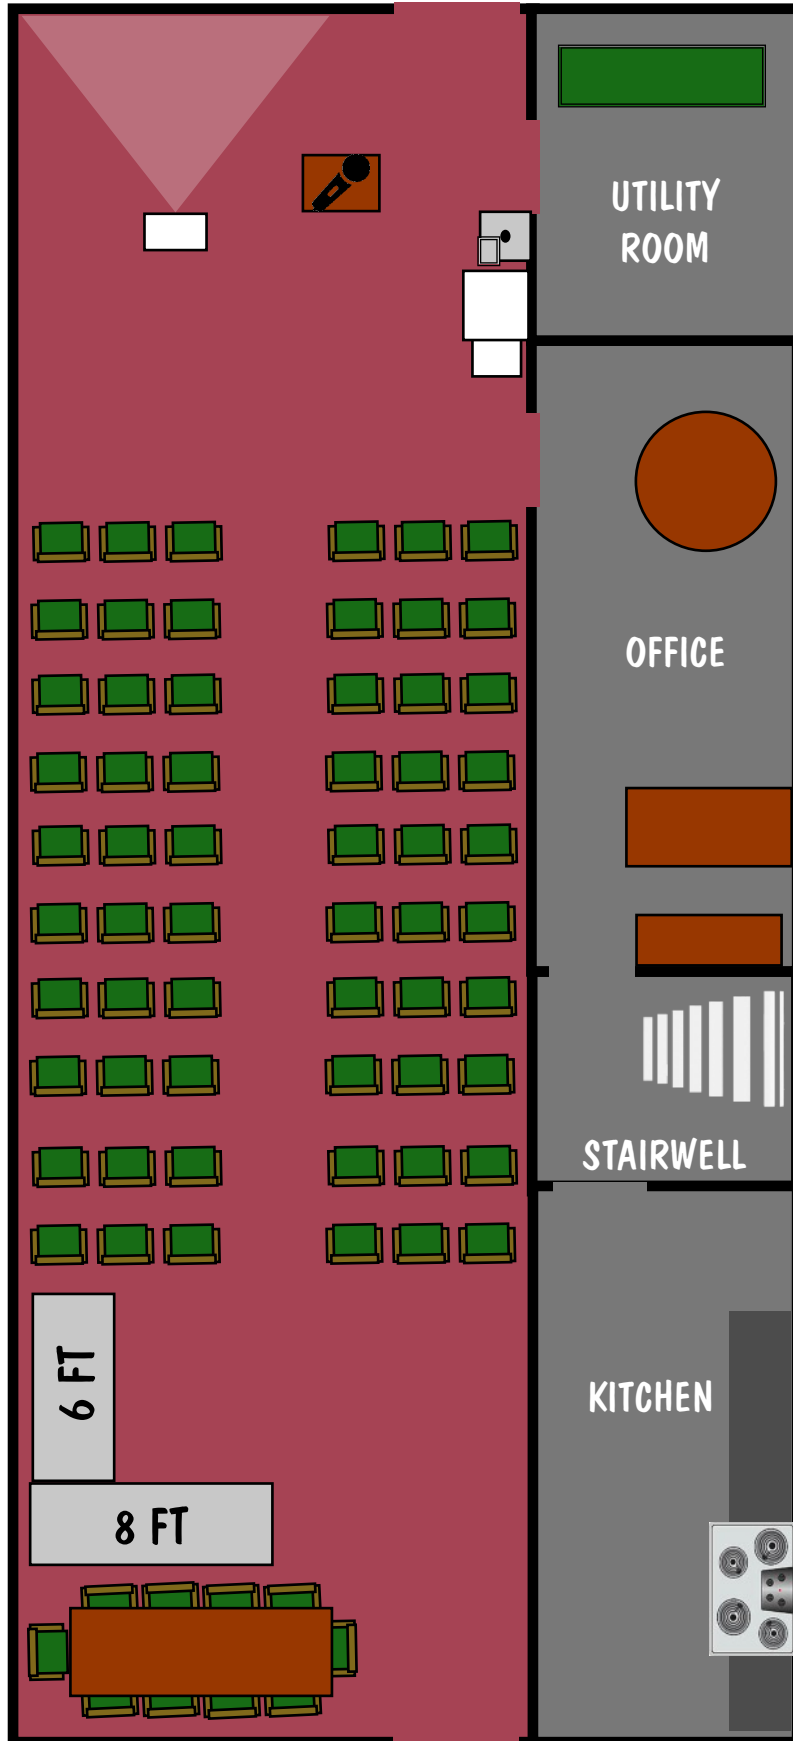

AUDITORIUM

A/V CART

WATER FOUNTAIN

PROJECTOR

MICROPHONE

PODIUM

NOTES:

MEMORIAL SERVICE - ANNUAL (TIM SPRING)